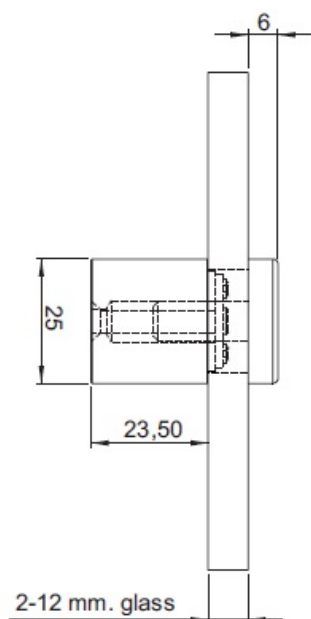

PRODUCT SHEET

Description:

4 LED Sign Board Screws, ø25x25mm, CPL, White Light

Item number:

22.11.333-0

Units	Box	Carton	HS Code	Barcode
Set	1	8	9405119090	 5704866103831

SISO A/S
Mileparken 11
DK-2740 Skovlunde
Denmark
VAT: DK 24786013